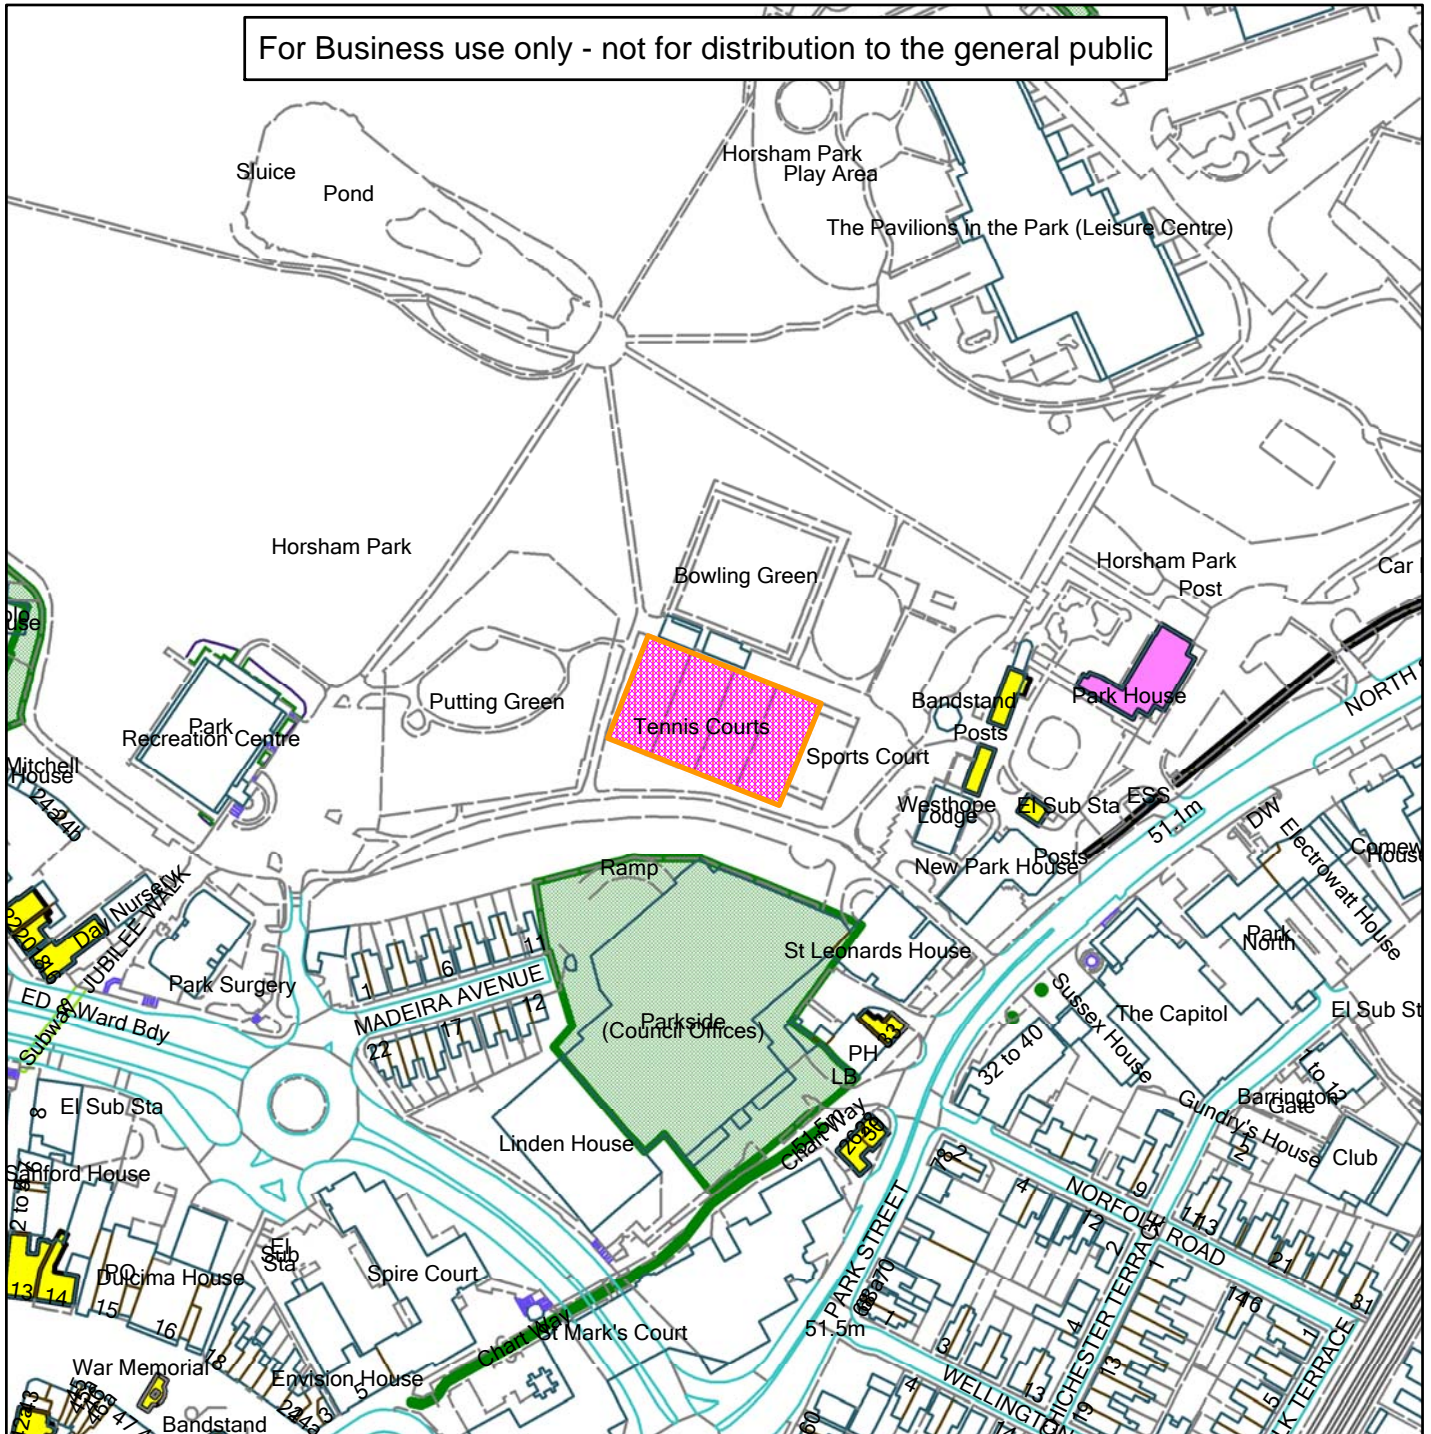

Horsham Park

For Business use only - not for distribution to the general public

Scale: 1:2,500

Reproduced from the Ordnance Survey map with permission of the Controller of Her Majesty's Stationery Office © Crown Copyright 2012.

Unauthorised reproduction infringes Crown Copyright and may lead to prosecution or civil proceedings.

Organisation	Horsham District Council
Department	
Comments	
Date	26/01/2017
MSA Number	100023865